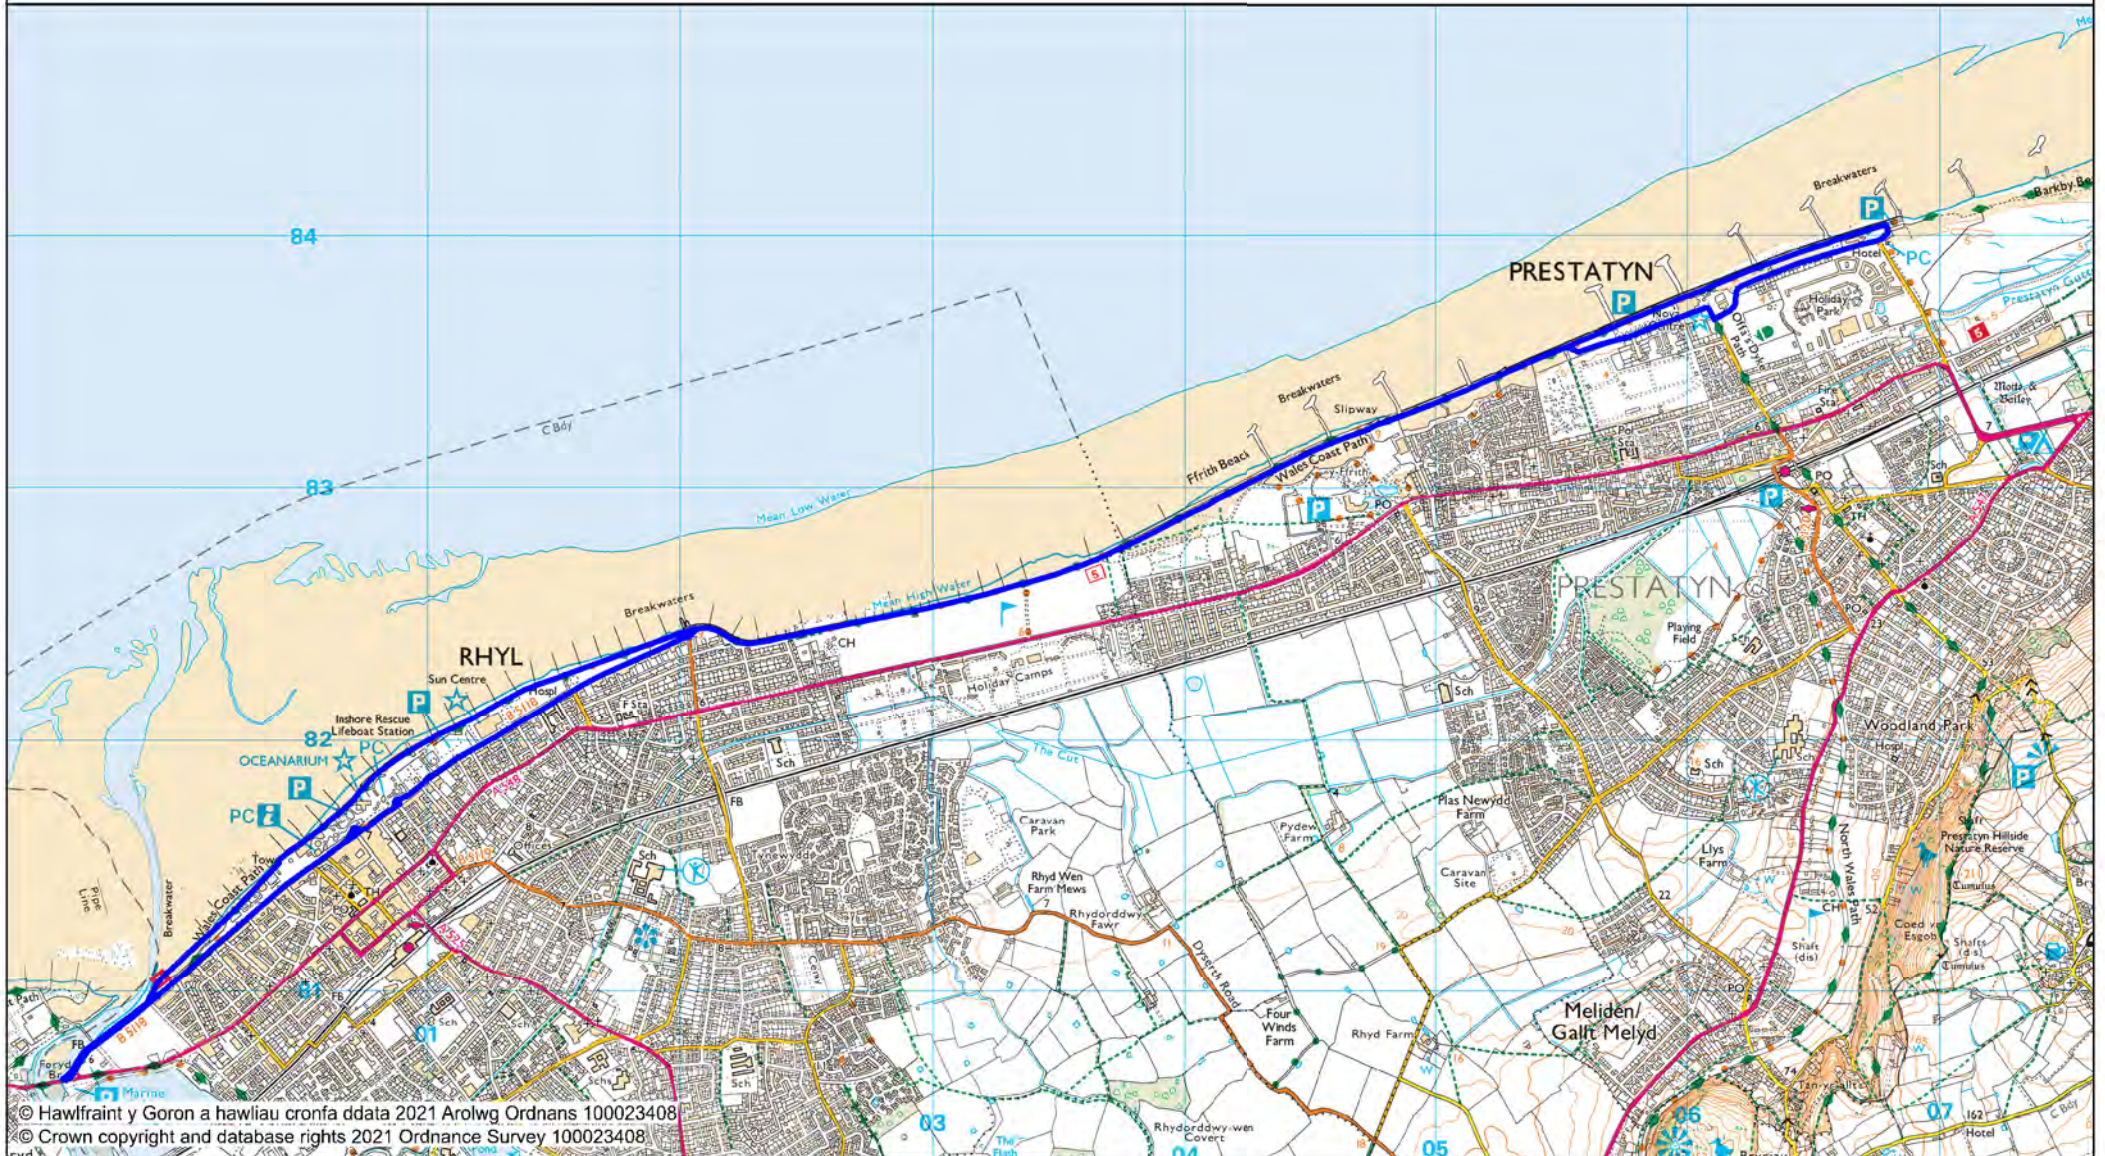

# Rhyl Blue Bridge and Prestatyn Sailing Club PLAN 3

Scale: 1: 30000  
Date: 07/01/2021

© Hawlfraint y Goron a hawliau cronfa ddata 2021 Arolwg Ordnans 100023408  
© Crown copyright and database rights 2021 Ordnance Survey 100023408